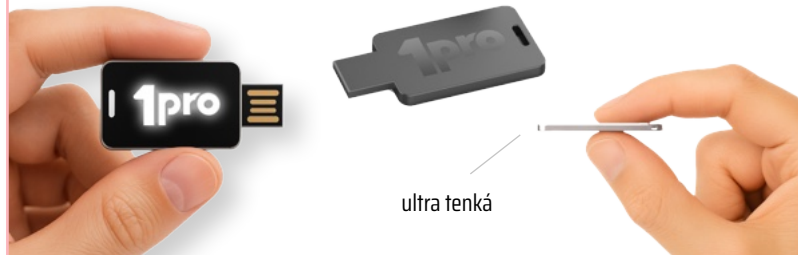

MINI USB FLASH DISK S LED LOGEM

MOQ 50 LED logo 8-128 GB

LED logo

kov

USB-A

USB 2.0, 3.0

UDM1271 (s USB-A)

20 × 20 × 18 mm

UDM1272 (s USB-C)

24 × 24 × 21 mm

USB-C

LED logo ON

LED logo OFF

LED logo ON

ULTRATENKÁ KOVOVÁ USB KARTA S LED LOGEM

UDM1282 1-64 GB

MOQ 50 LED logo

LED logo, potisk, laser

49 × 25 × 3 mm

kov

USB 2.0, 3.1

USB-A

ultra tenká

KOVOVÝ OTOČNÝ USB 3.1 FLASH DISK S KONEKTORY USB-C A USB-A

BEST SELLER

UDM1190 32-512 GB

MOQ 50

CMYK, potisk, laser

72,5 × 16 × 9 mm

kov

USB 3.1

UP TO 110 MB/s

MINI USB 2.0 / 3.1 FLASH DISK S KONEKTORY USB-C A USB-A, S MOŽNOSTÍ CMYK POTISKU

BEST SELLER

UDM1226 32-128 GB

MOQ 50

potisk, laser, CMYK

32 × 12 × 7 mm

kov

USB 2.0, 3.1

USB-C

USB-A