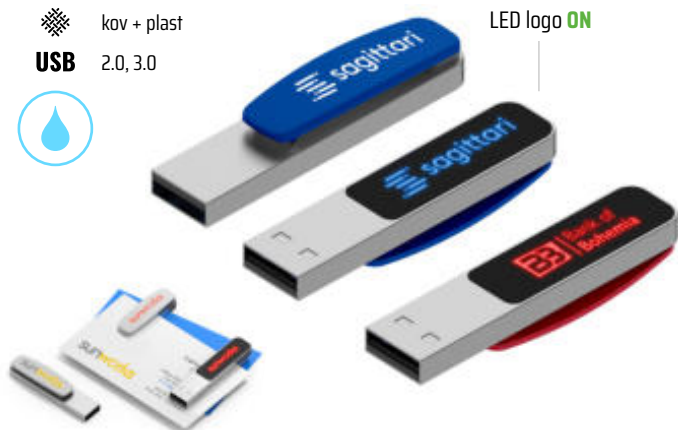

USB FLASH DISK SE SPONOU, S LED LOGEM

UDM1211 1-64 GB

MOQ 50 LED logo

LED logo, potisk

55 × 12 × 8,6 mm

kov + plast

USB 2.0, 3.0