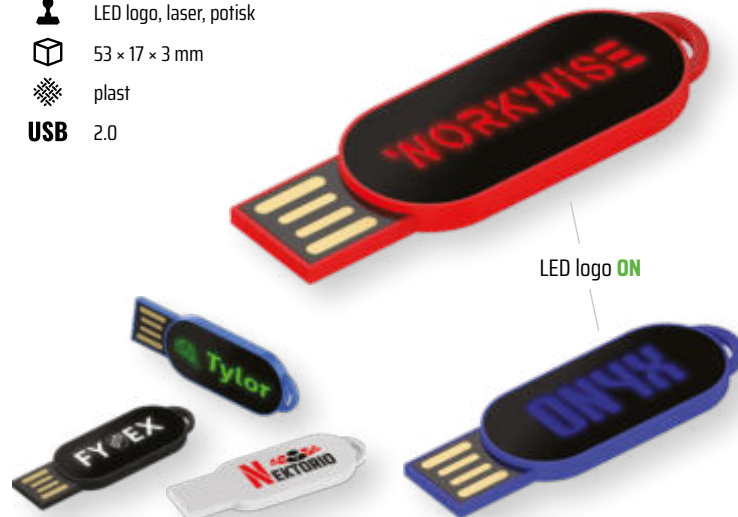

PLASTOVÝ USB FLASH DISK S LED LOGEM

UDP1571 1-64 GB

MOQ 50 LED logo

LED logo, laser, potisk

53 × 17 × 3 mm

plast

USB 2.0